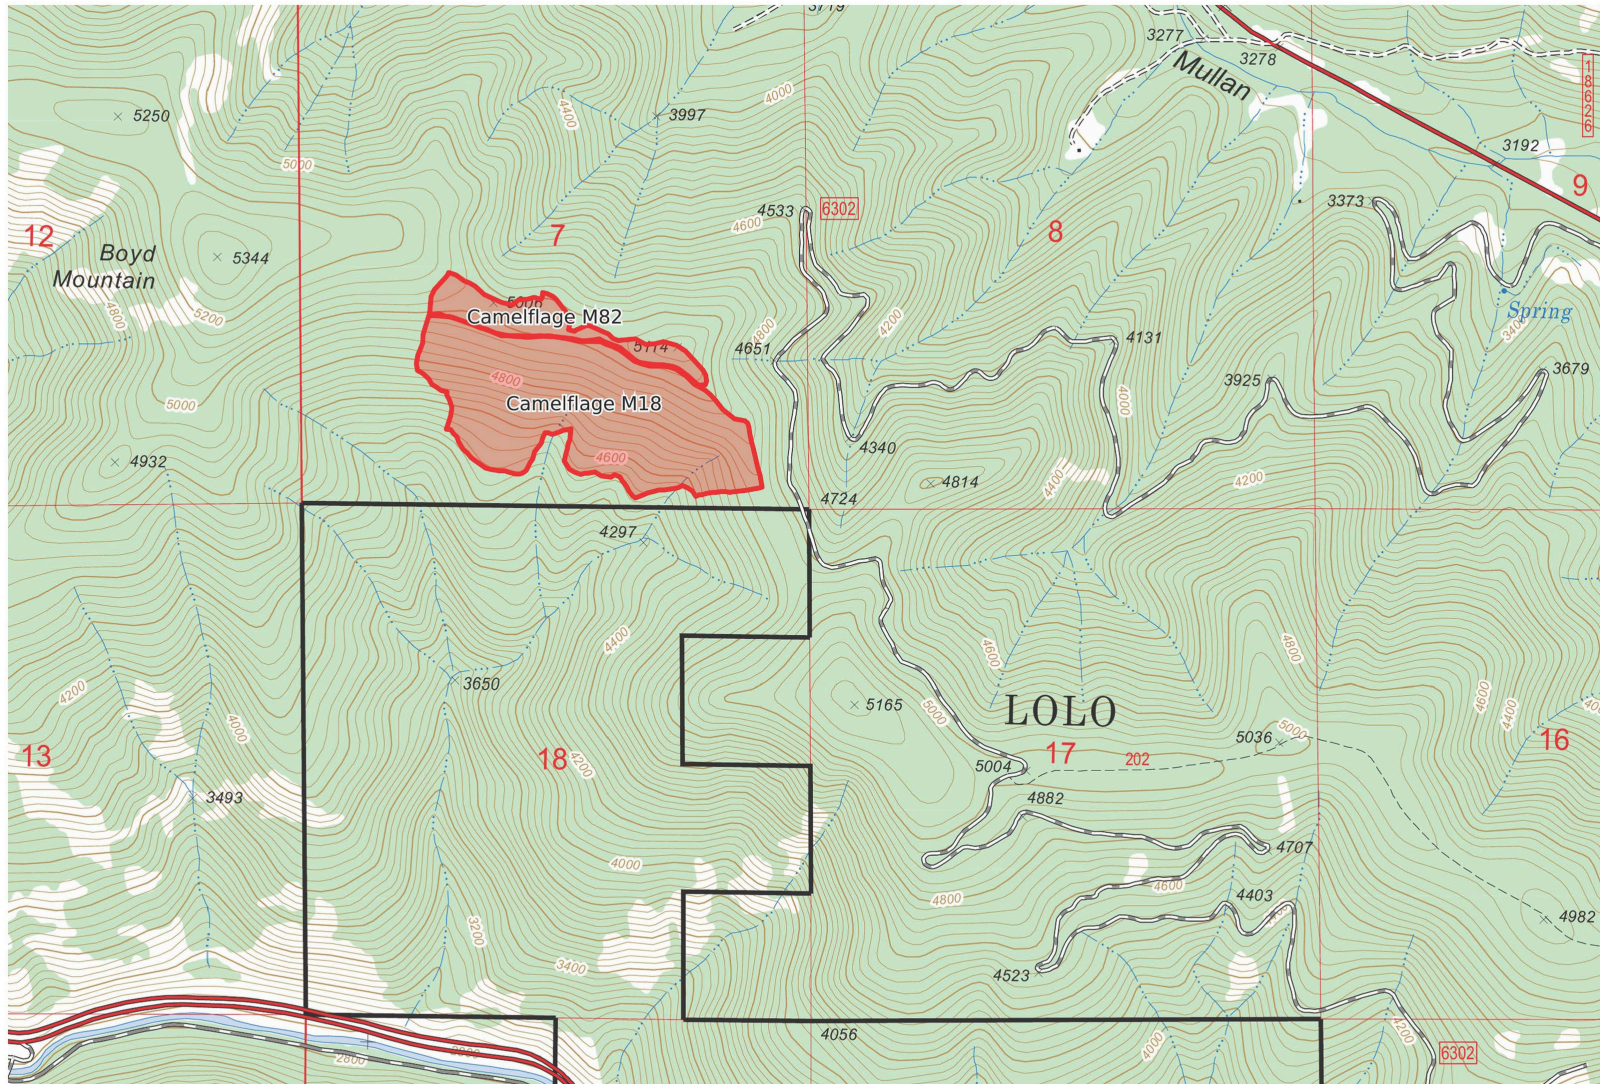

Camelflage Project Map

Superior Ranger District

Camelflage Project Map
WGS84
UTM Zone 11T